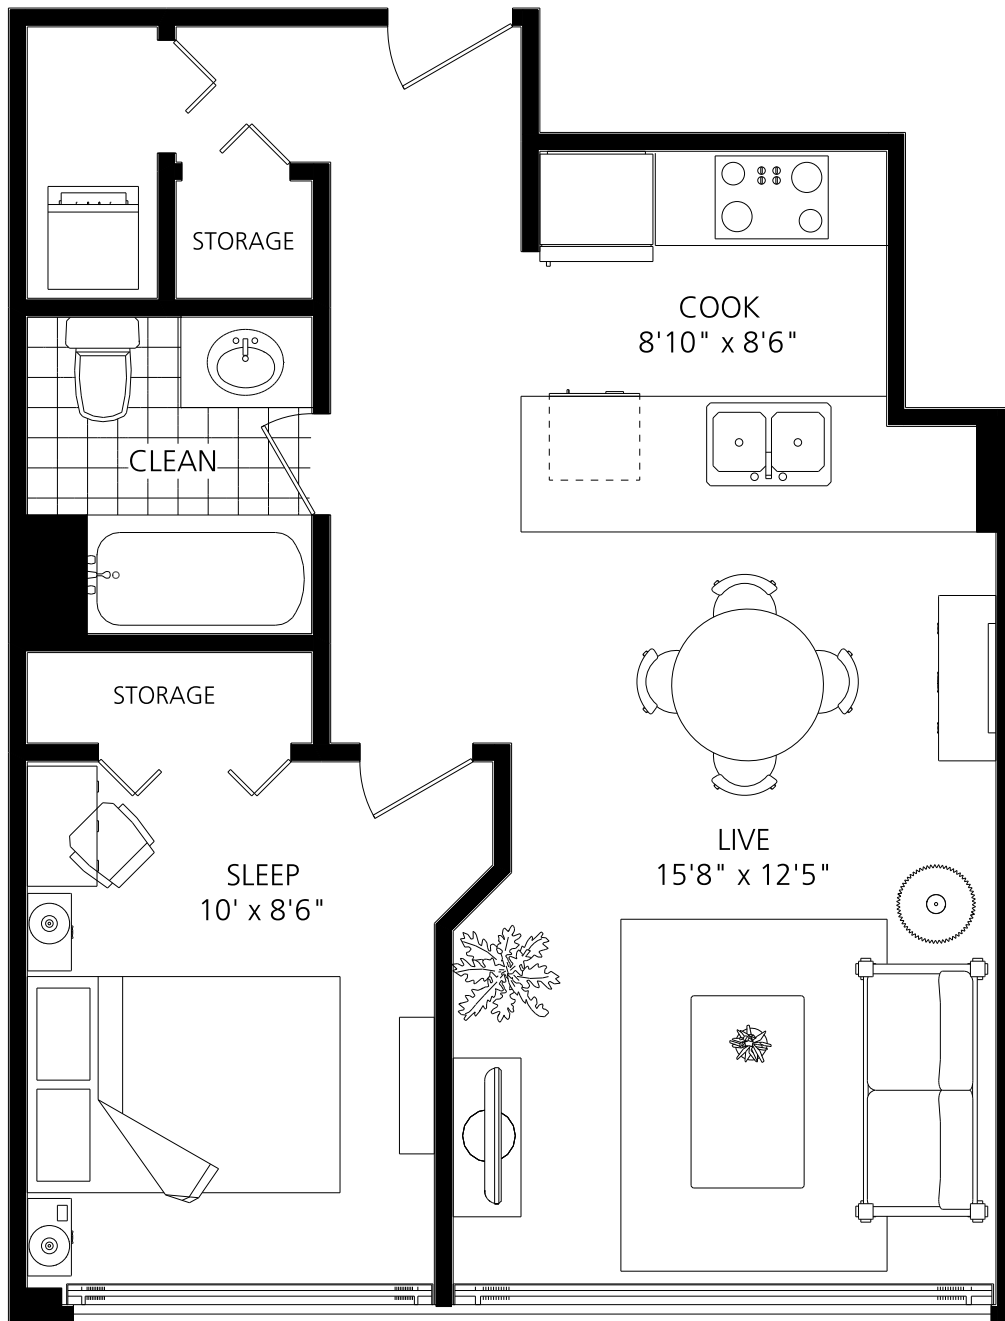

LOFTS ON FIRST

ONE BEDROOM

590 SQUARE FT.

1010 FIRST STREET SW

LOFTS ON FIRST

ONE BEDROOM

590 SQUARE FT.

1010 FIRST STREET SW