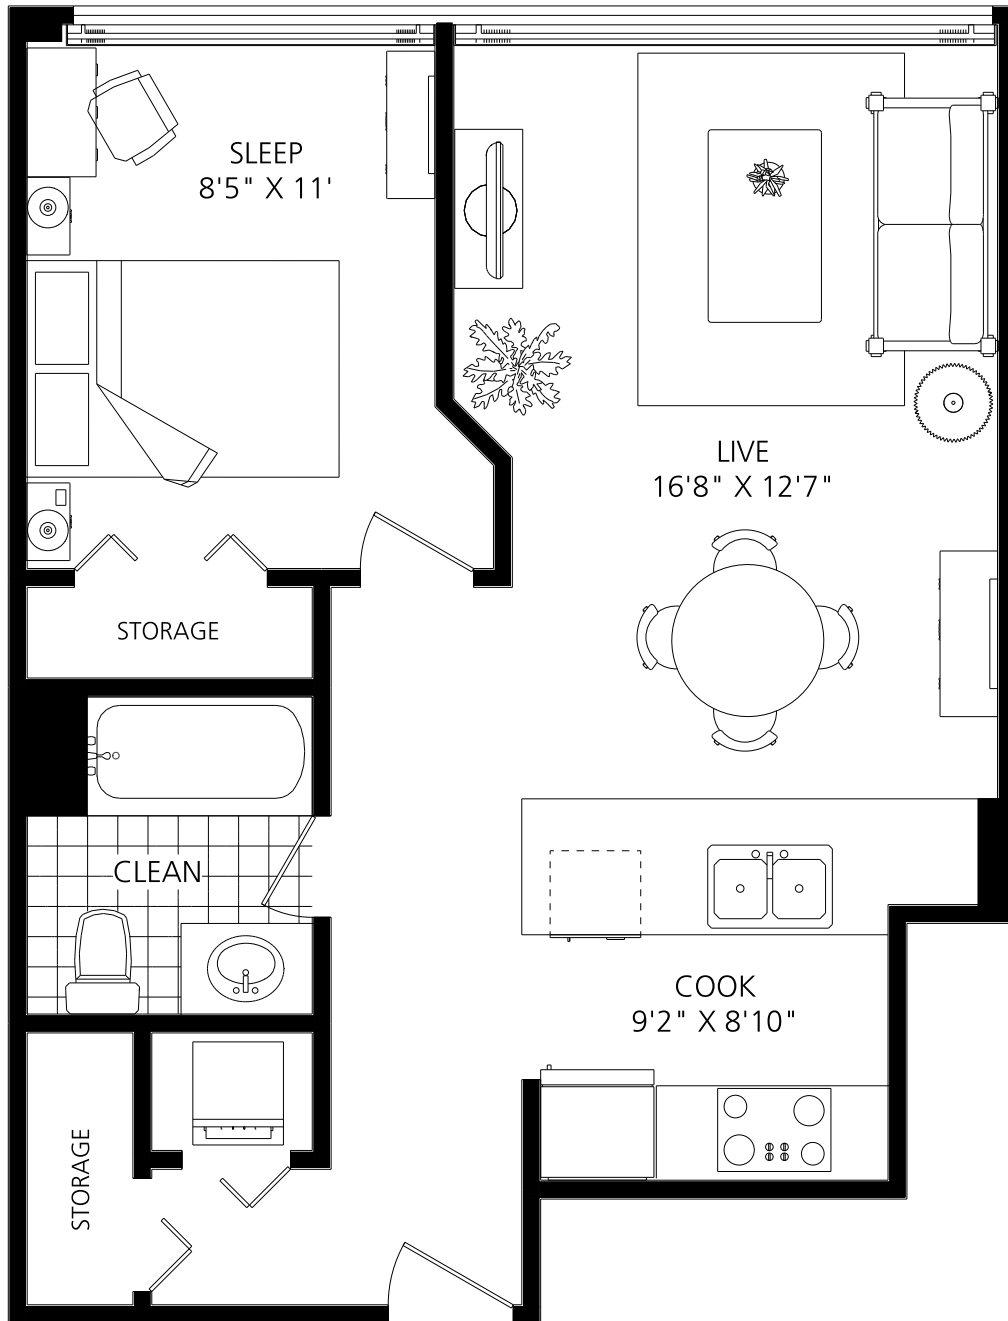

LOFTS ON FIRST

ONE BEDROOM

590 SQUARE FT.

1010 FIRST STREET SW

LOFTS ON FIRST

ONE BEDROOM

590 SQUARE FT.

1010 FIRST STREET SW