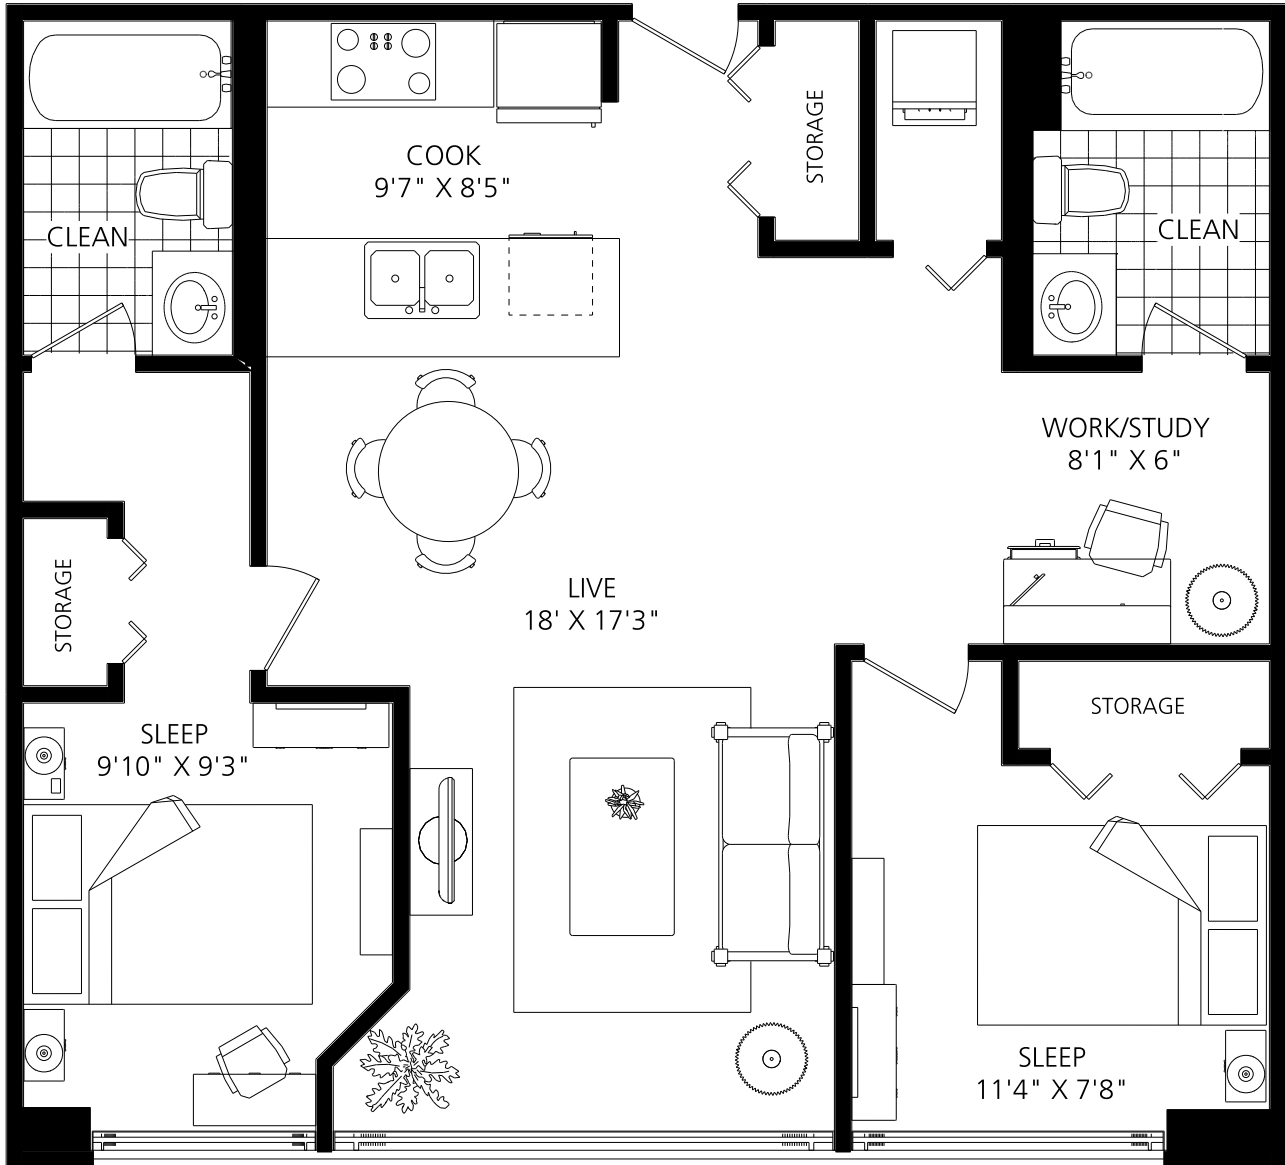

LOFTS ON FIRST

TWO BEDROOM
+ DEN

867 SQUARE FT.

1010 FIRST STREET SW