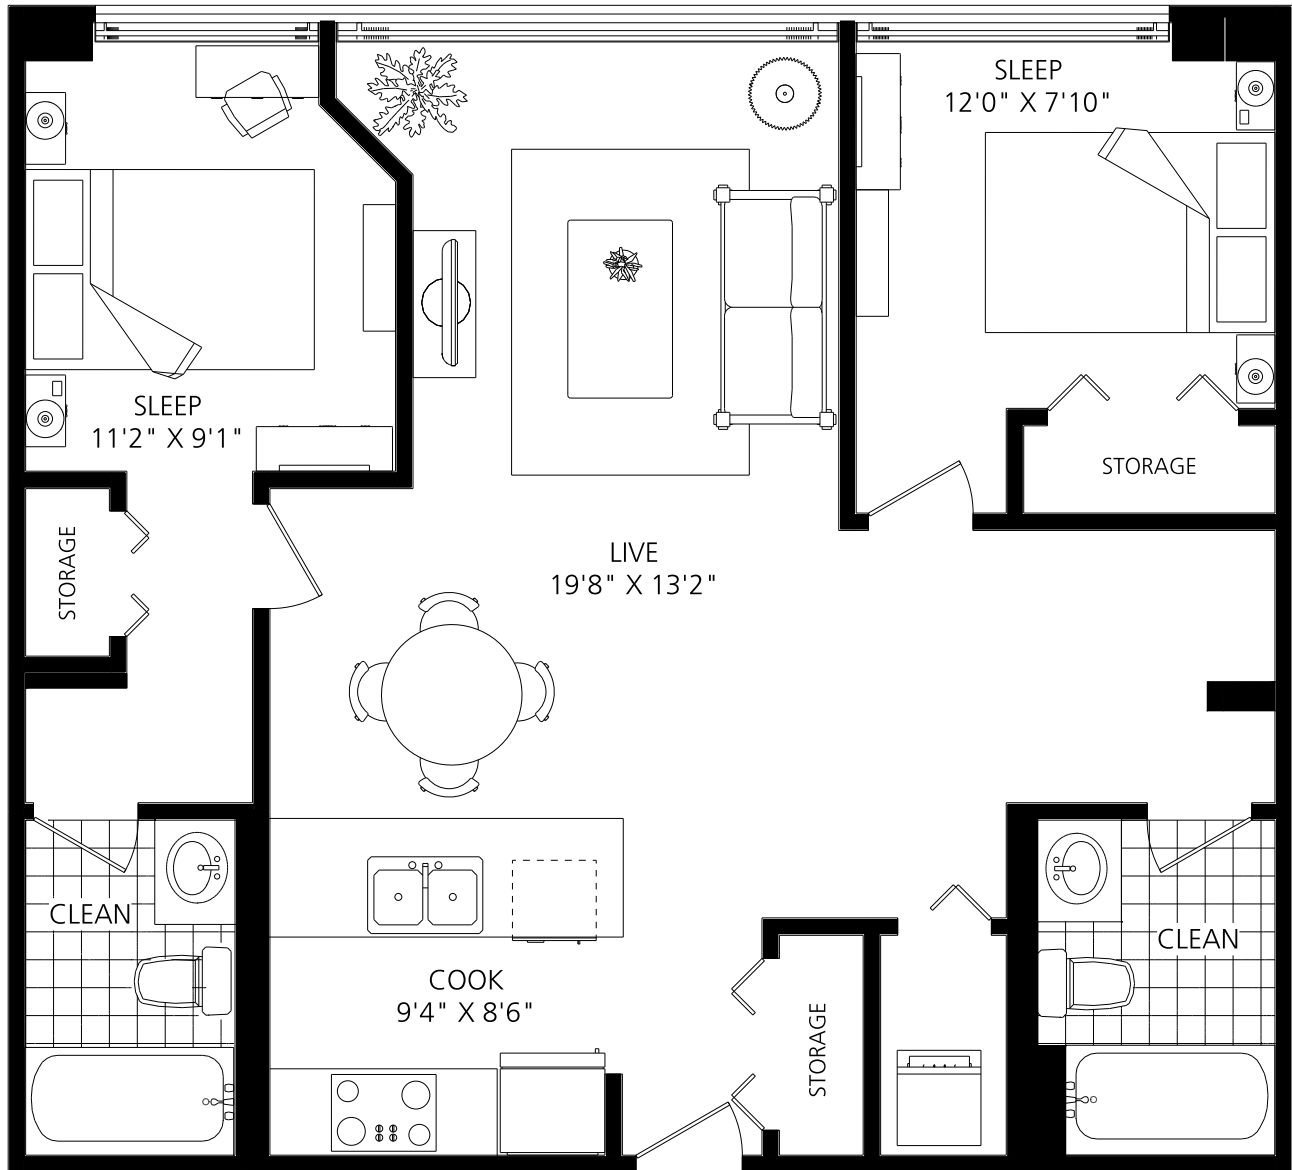

LOFTS ON FIRST

TWO BEDROOM

927 SQUARE FT.

1010 FIRST STREET SW