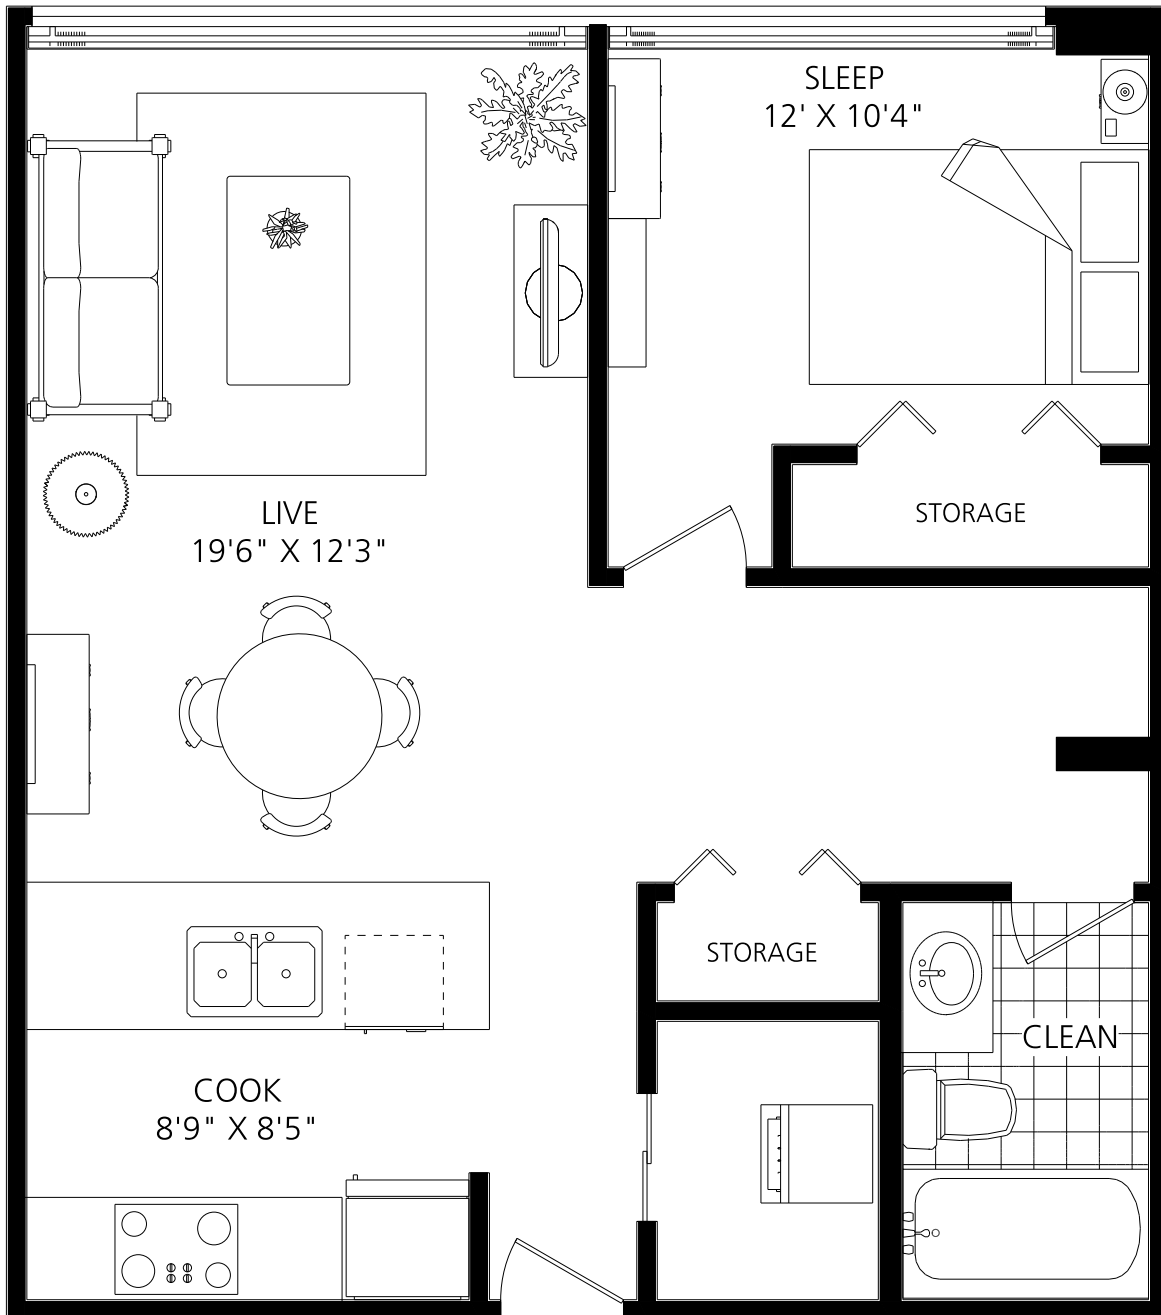

LOFTS ON FIRST

ONE BEDROOM

700 SQUARE FT.

1010 FIRST STREET SW