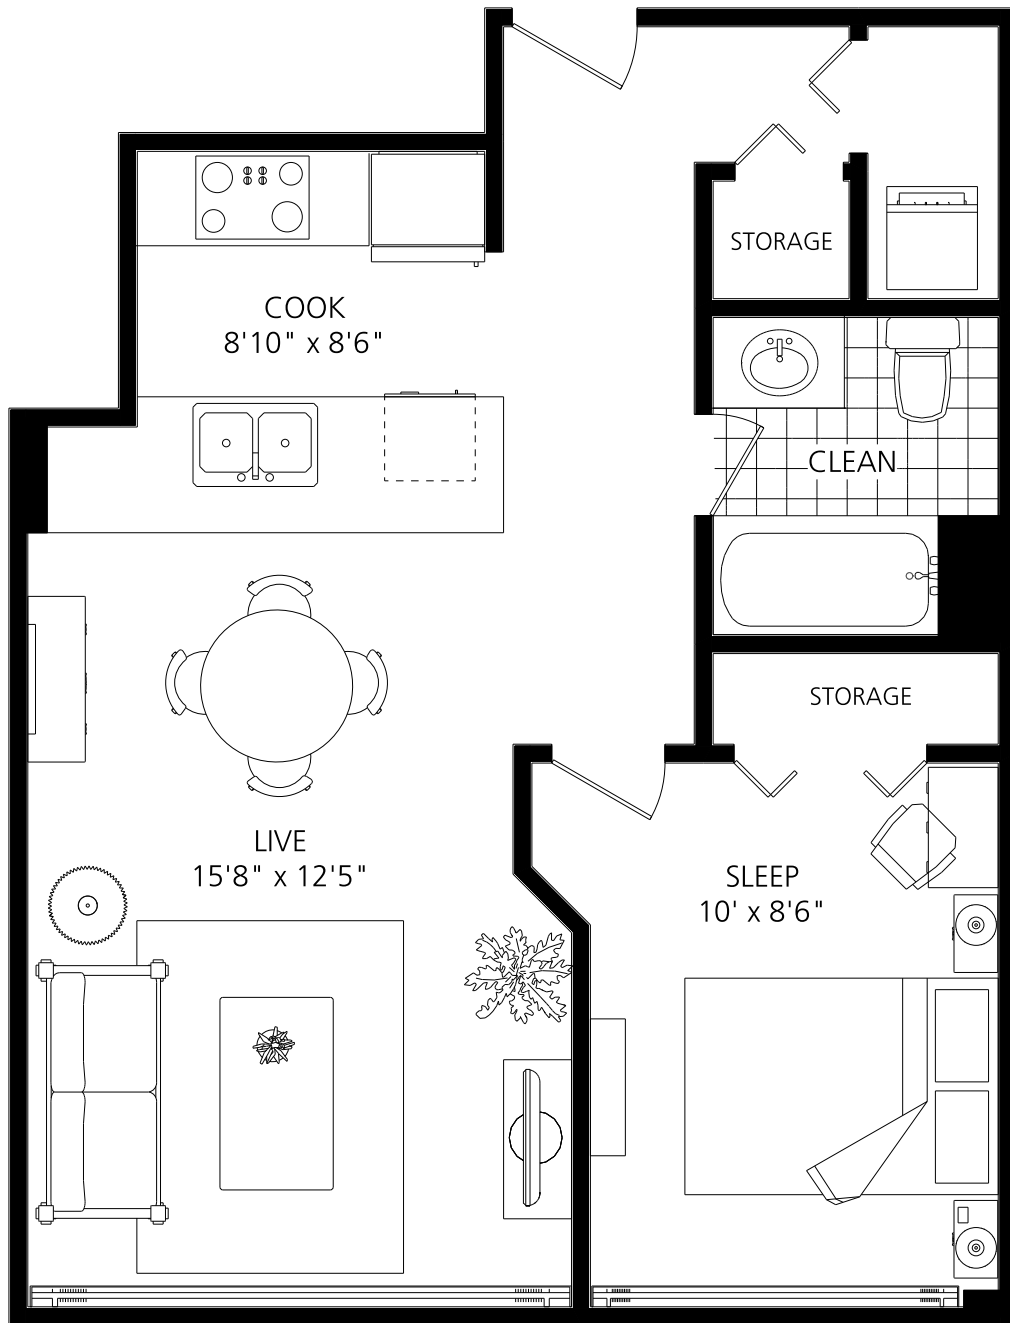

LOFTS ON FIRST

ONE BEDROOM

575 SQUARE FT.

1010 FIRST STREET SW

LOFTS ON FIRST

ONE BEDROOM

575 SQUARE FT.

1010 FIRST STREET SW