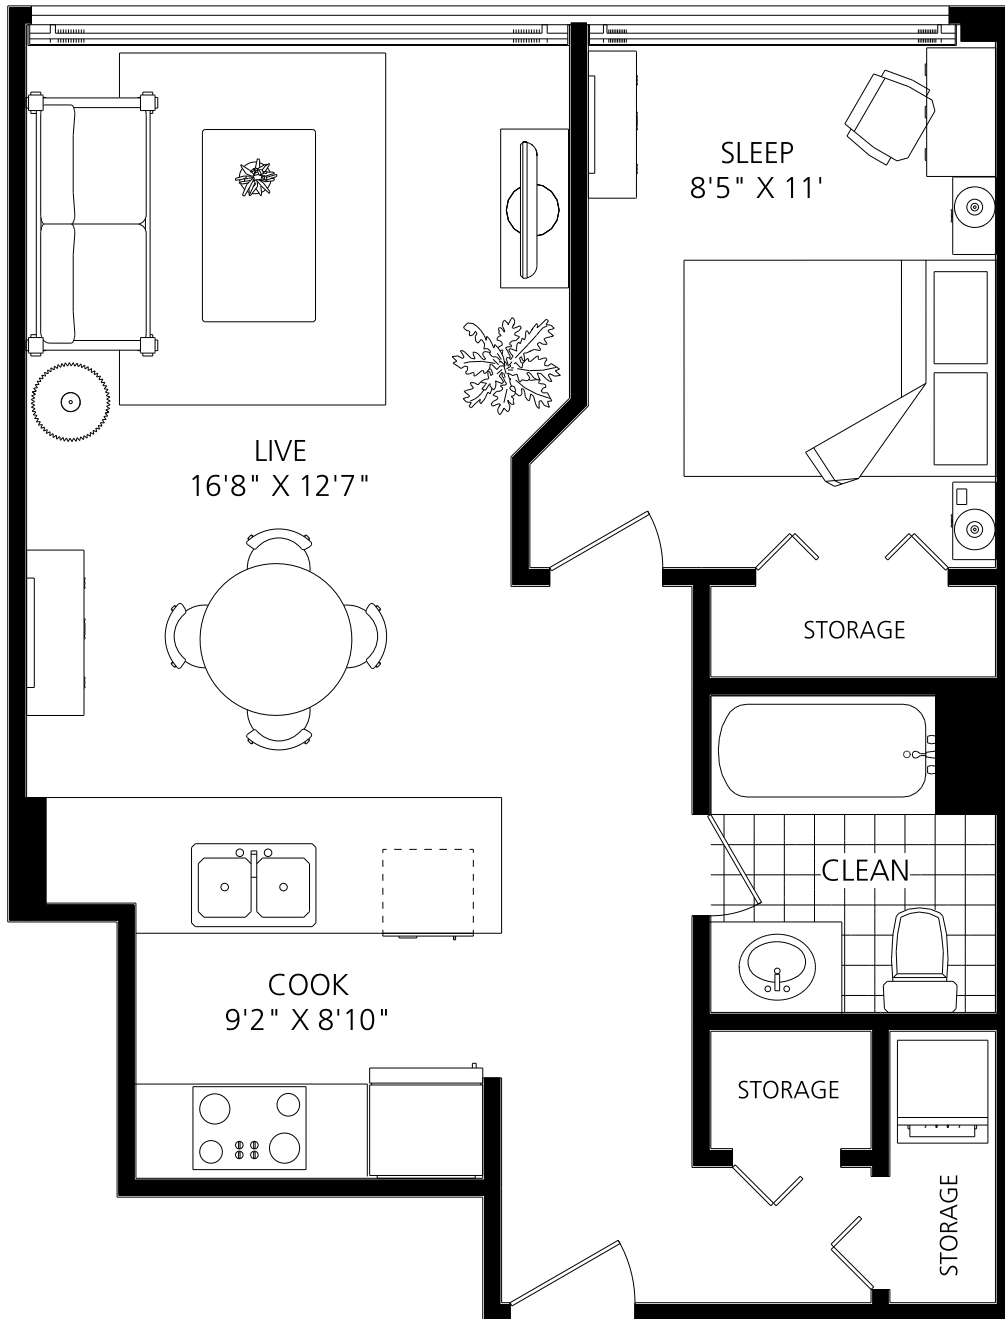

LOFTS ON FIRST

ONE BEDROOM

575 SQUARE FT.

1010 FIRST STREET SW

LOFTS ON FIRST

ONE BEDROOM

575 SQUARE FT.

1010 FIRST STREET SW