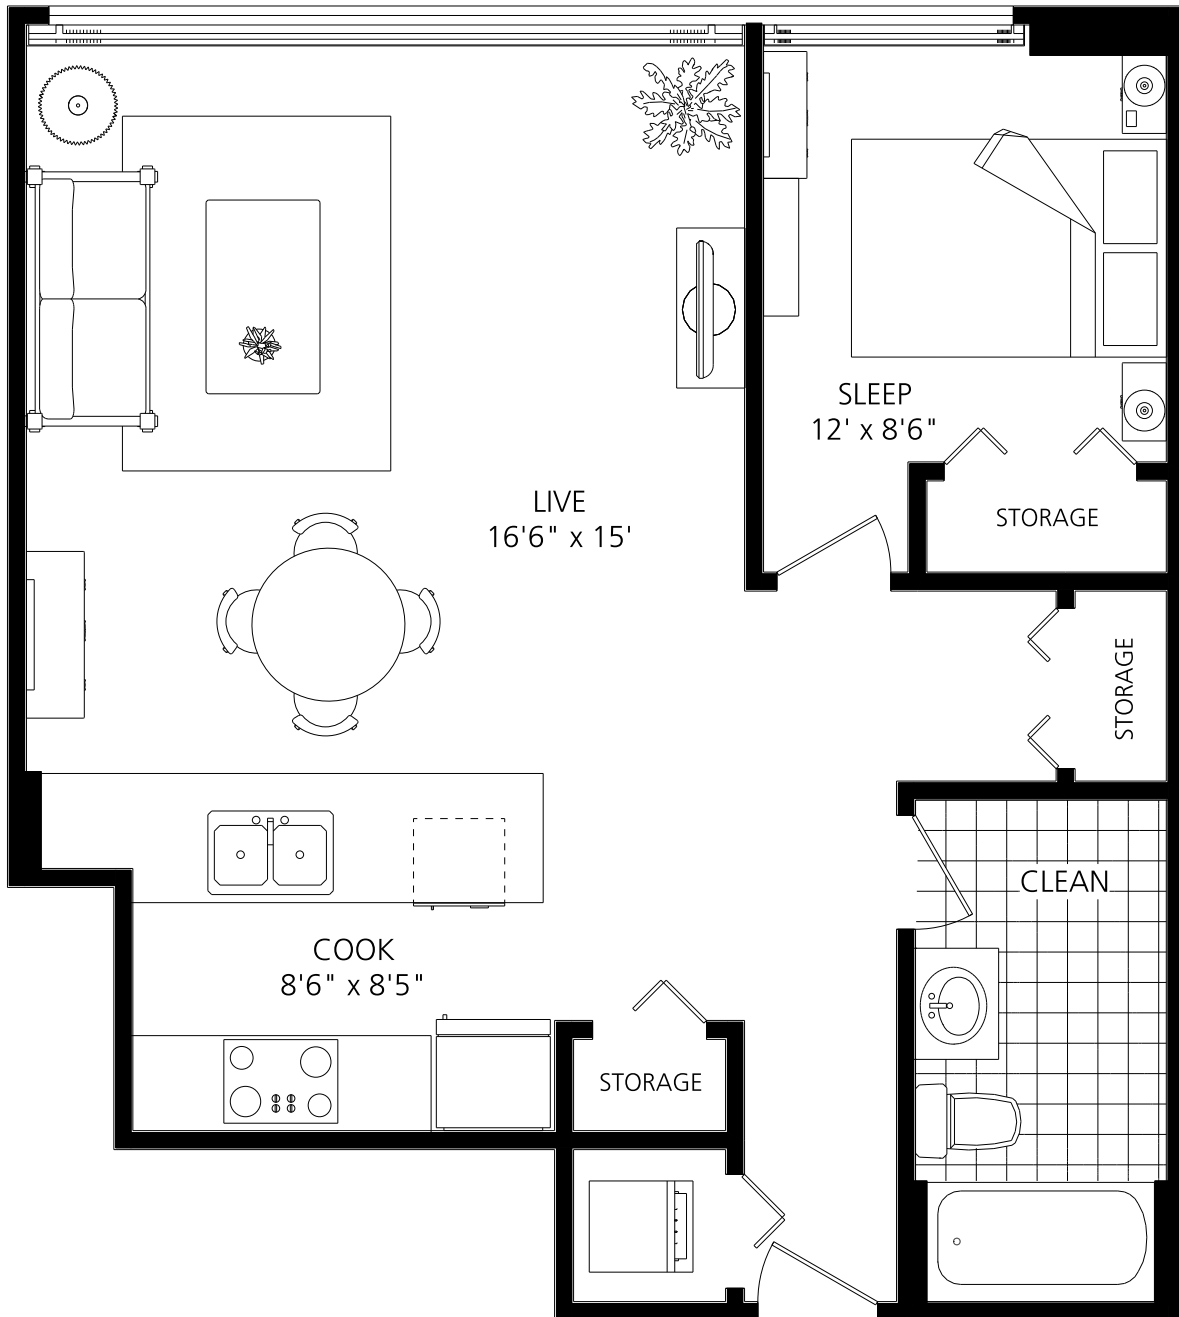

LOFTS ON FIRST

ONE BEDROOM

659 SQUARE FT.

1010 FIRST STREET SW