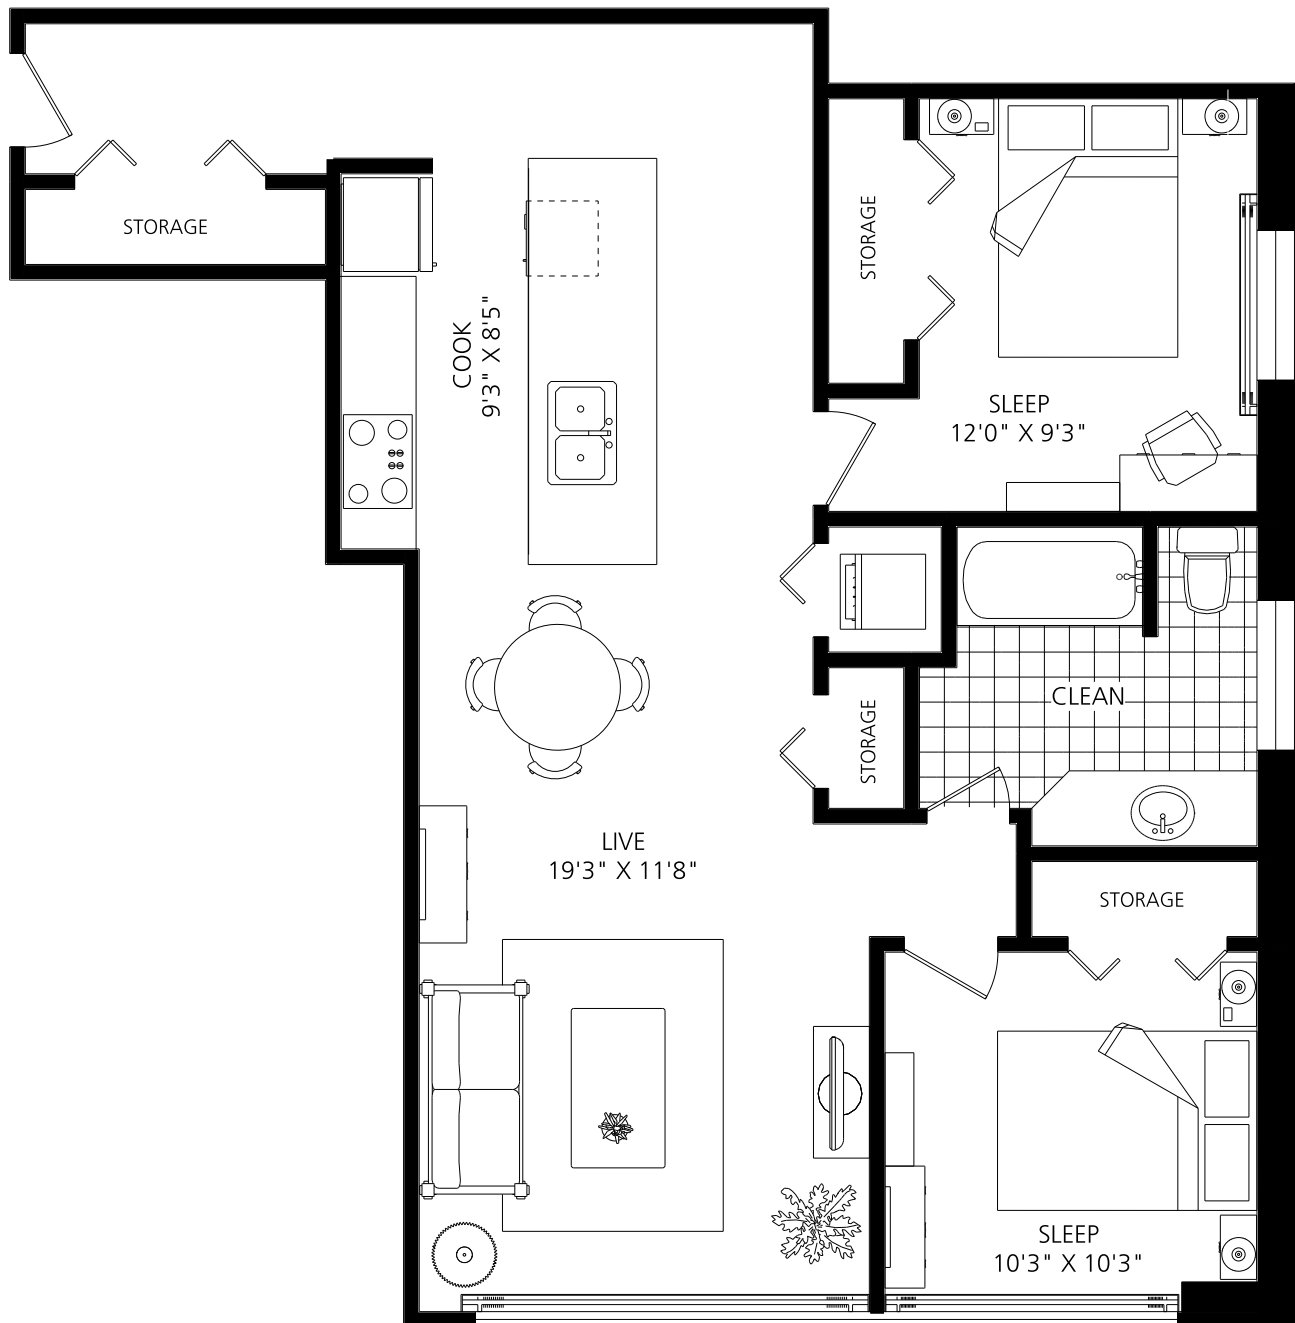

LOFTS ON FIRST

TWO BEDROOM

793 SQUARE FT.

1010 FIRST STREET SW

LOFTS ON FIRST

TWO BEDROOM

793 SQUARE FT.

1010 FIRST STREET SW