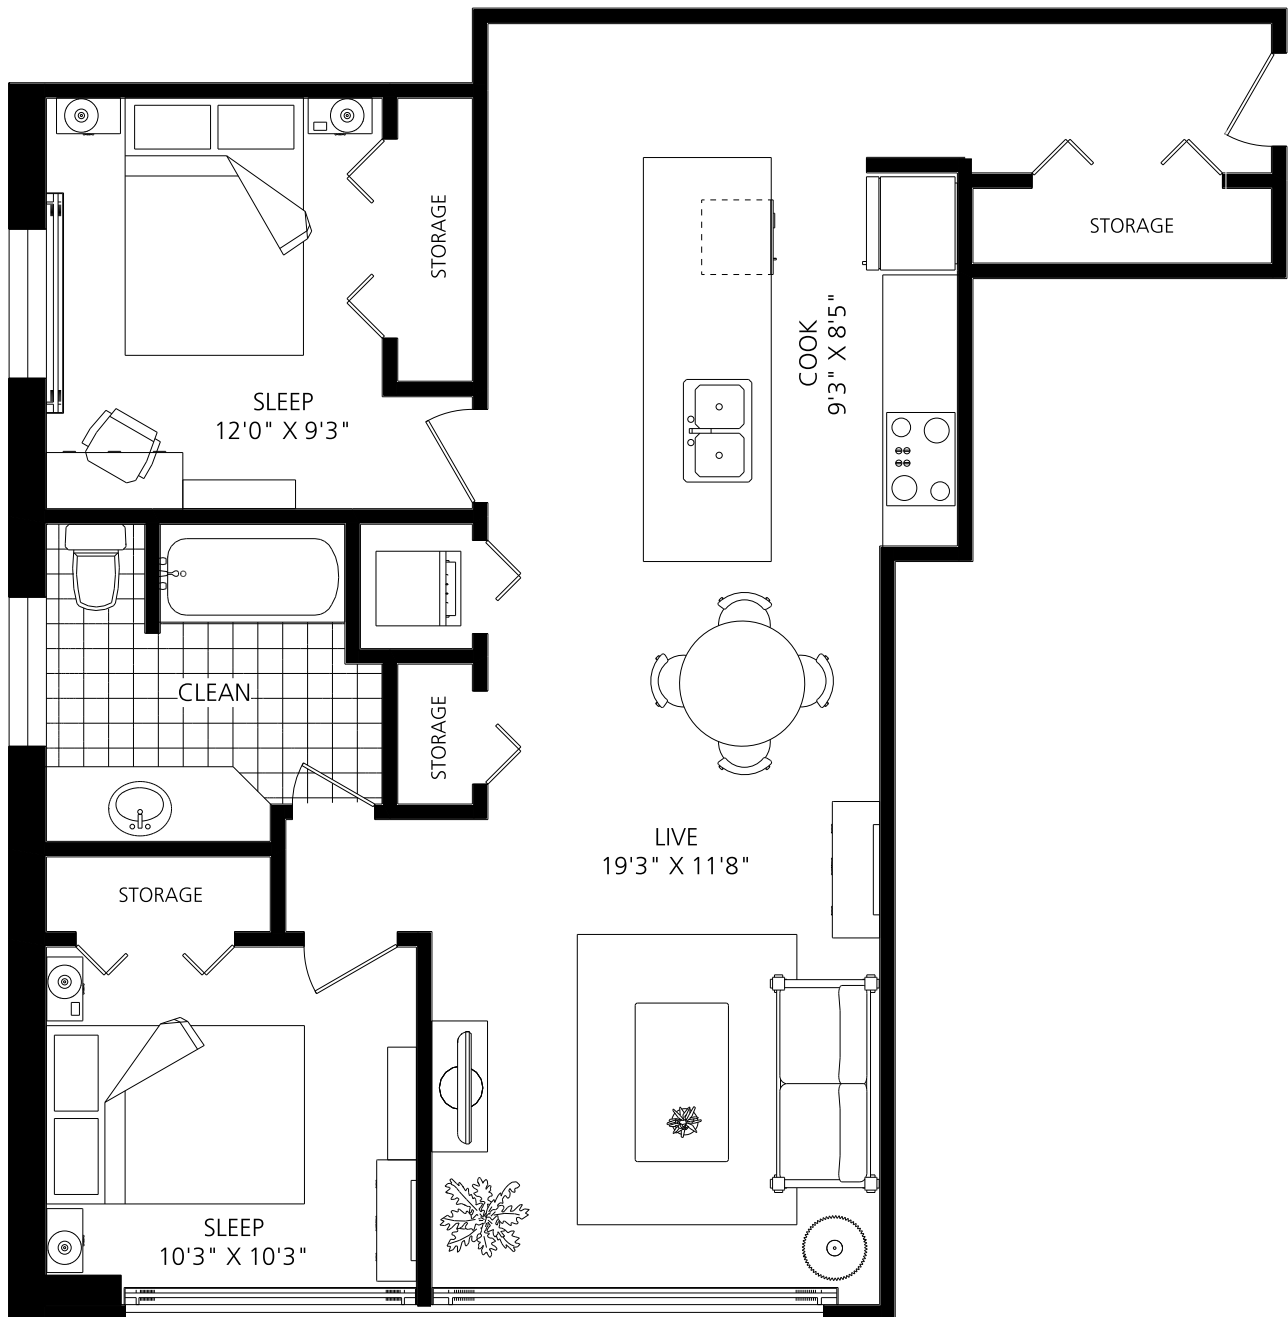

LOFTS ON FIRST

TWO BEDROOM

793 SQUARE FT.

1010 FIRST STREET SW

LOFTS ON FIRST

TWO BEDROOM

793 SQUARE FT.

1010 FIRST STREET SW