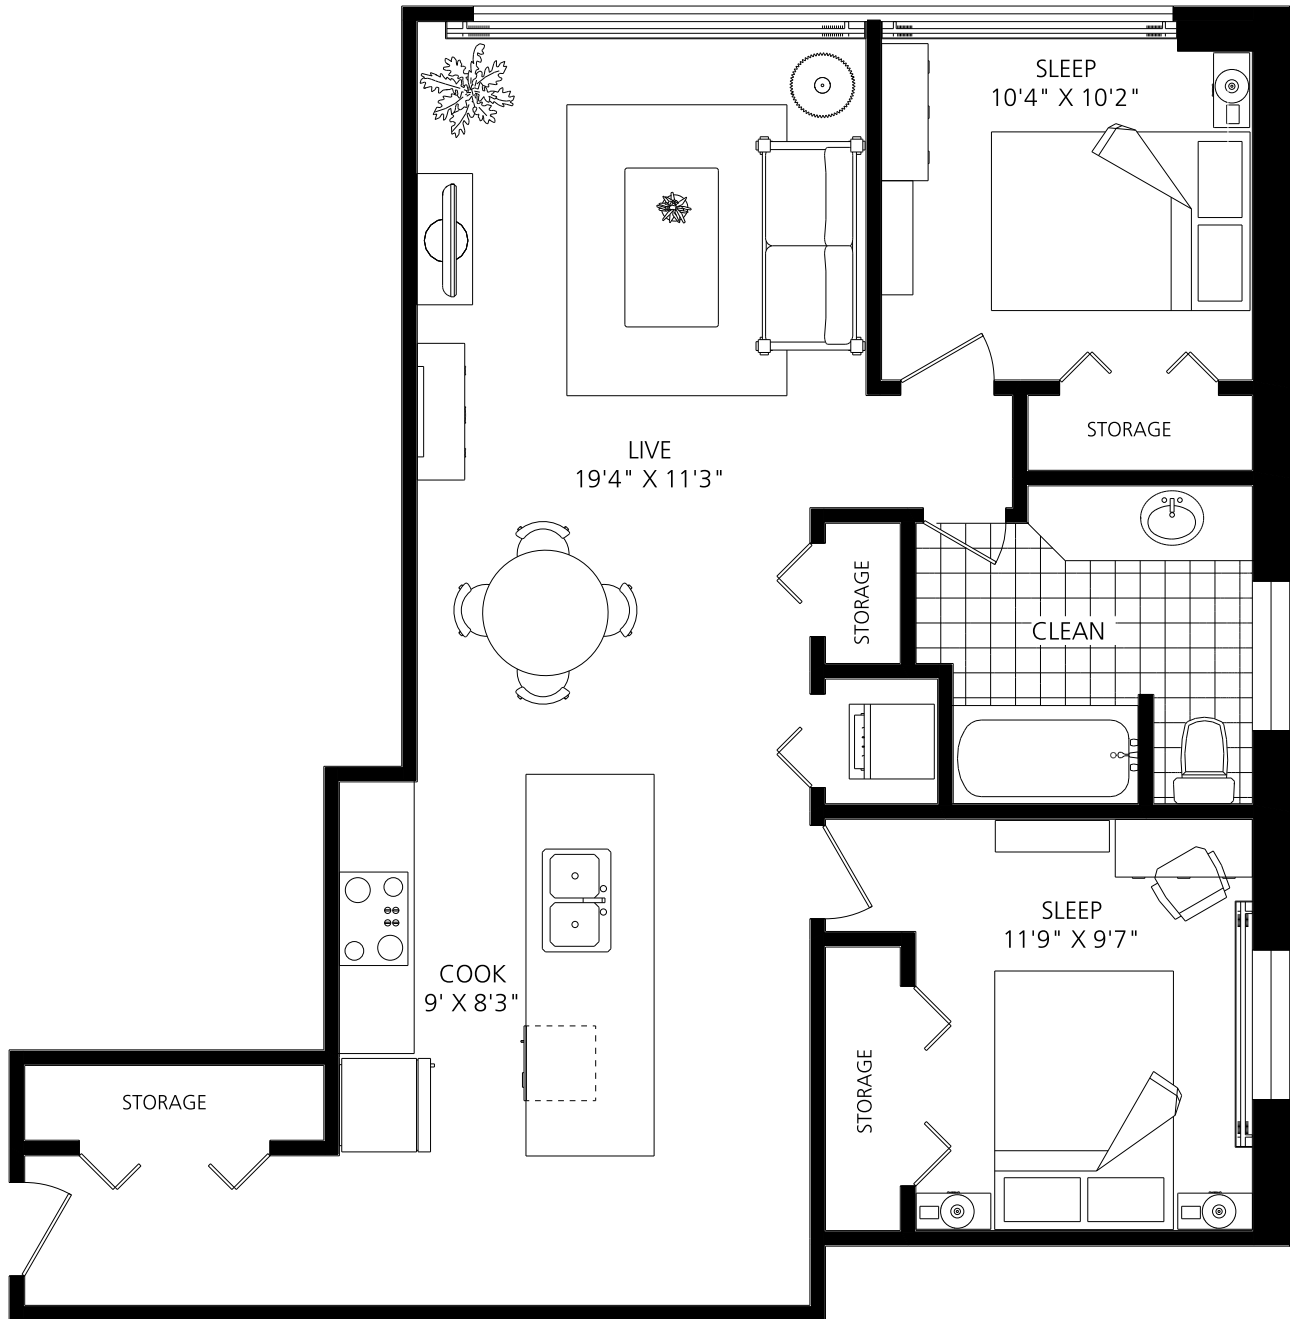

LOFTS ON FIRST

TWO BEDROOM

812 SQUARE FT.

1010 FIRST STREET SW

LOFTS ON FIRST

TWO BEDROOM

812 SQUARE FT.

1010 FIRST STREET SW