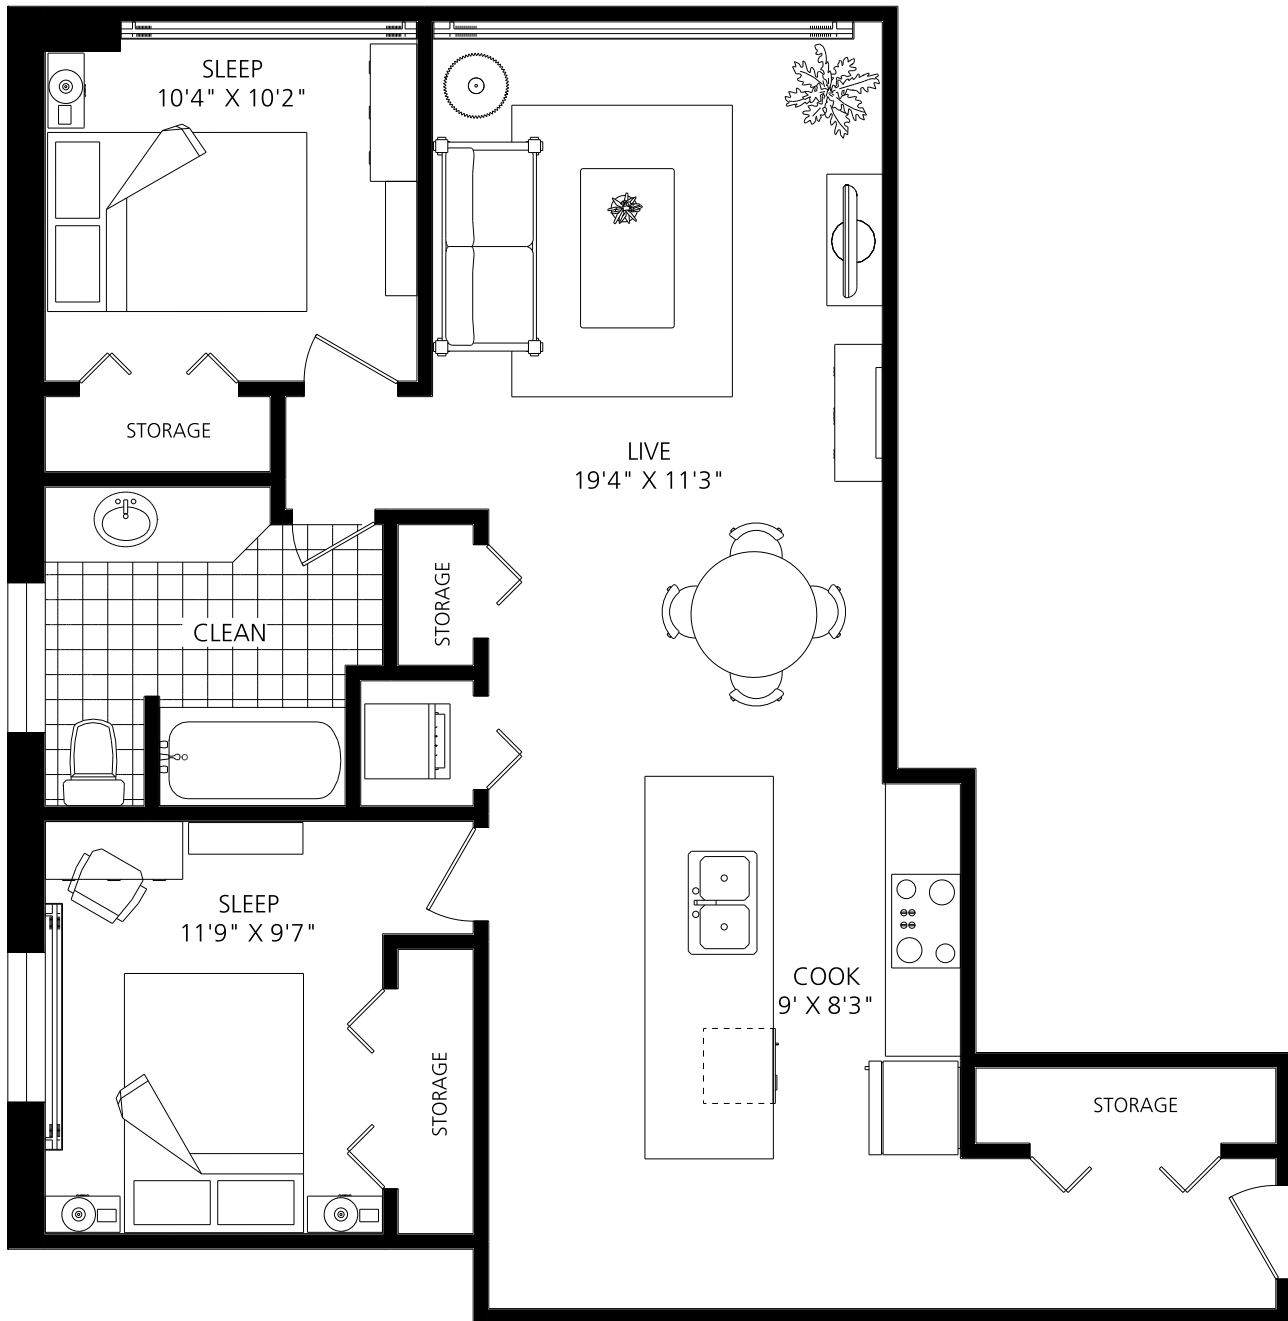

LOFTS ON FIRST

TWO BEDROOM

812 SQUARE FT.

1010 FIRST STREET SW

LOFTS ON FIRST

TWO BEDROOM

812 SQUARE FT.

1010 FIRST STREET SW