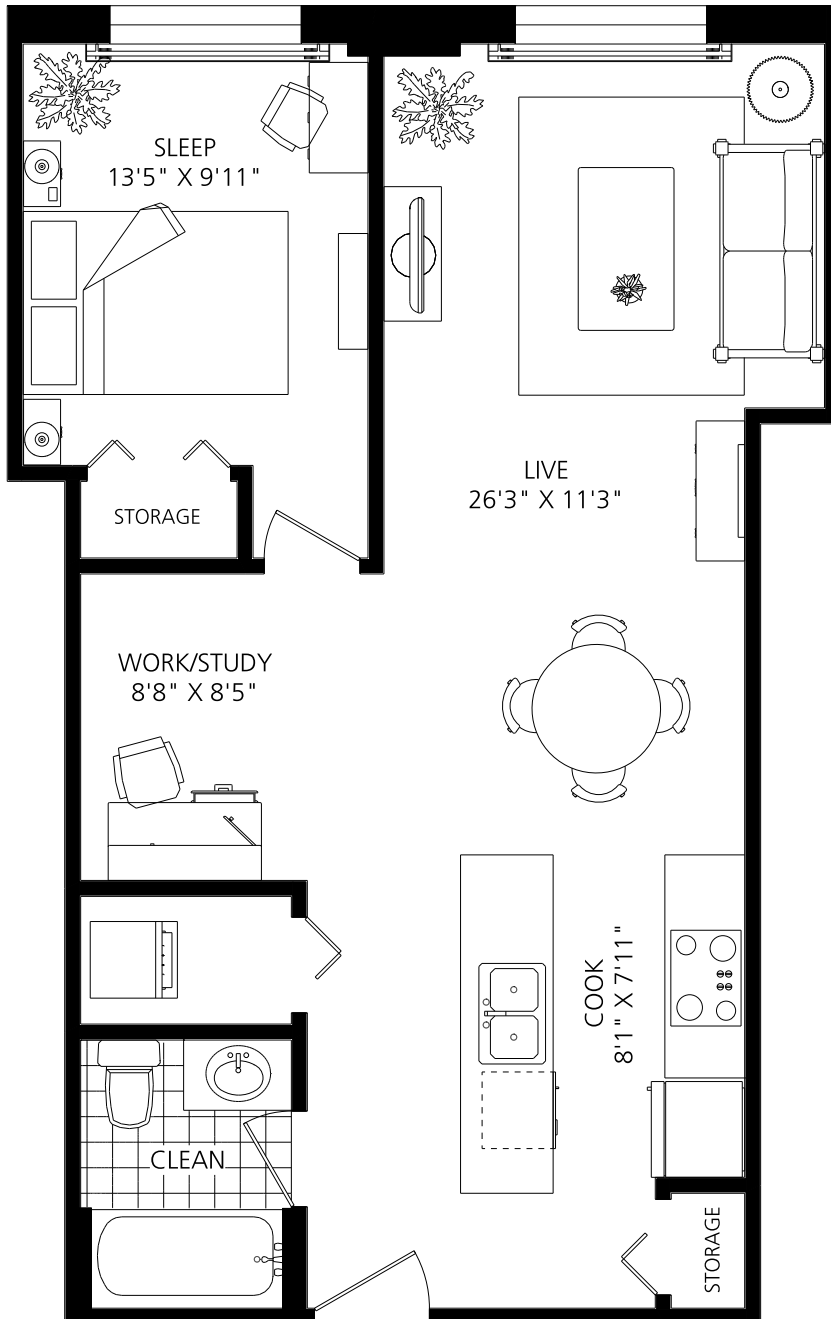

LOFTS ON FIRST

ONE BEDROOM
+ DEN

778 SQUARE FT.

1010 FIRST STREET SW

LOFTS ON FIRST

ONE BEDROOM
+ DEN

778 SQUARE FT.

1010 FIRST STREET SW