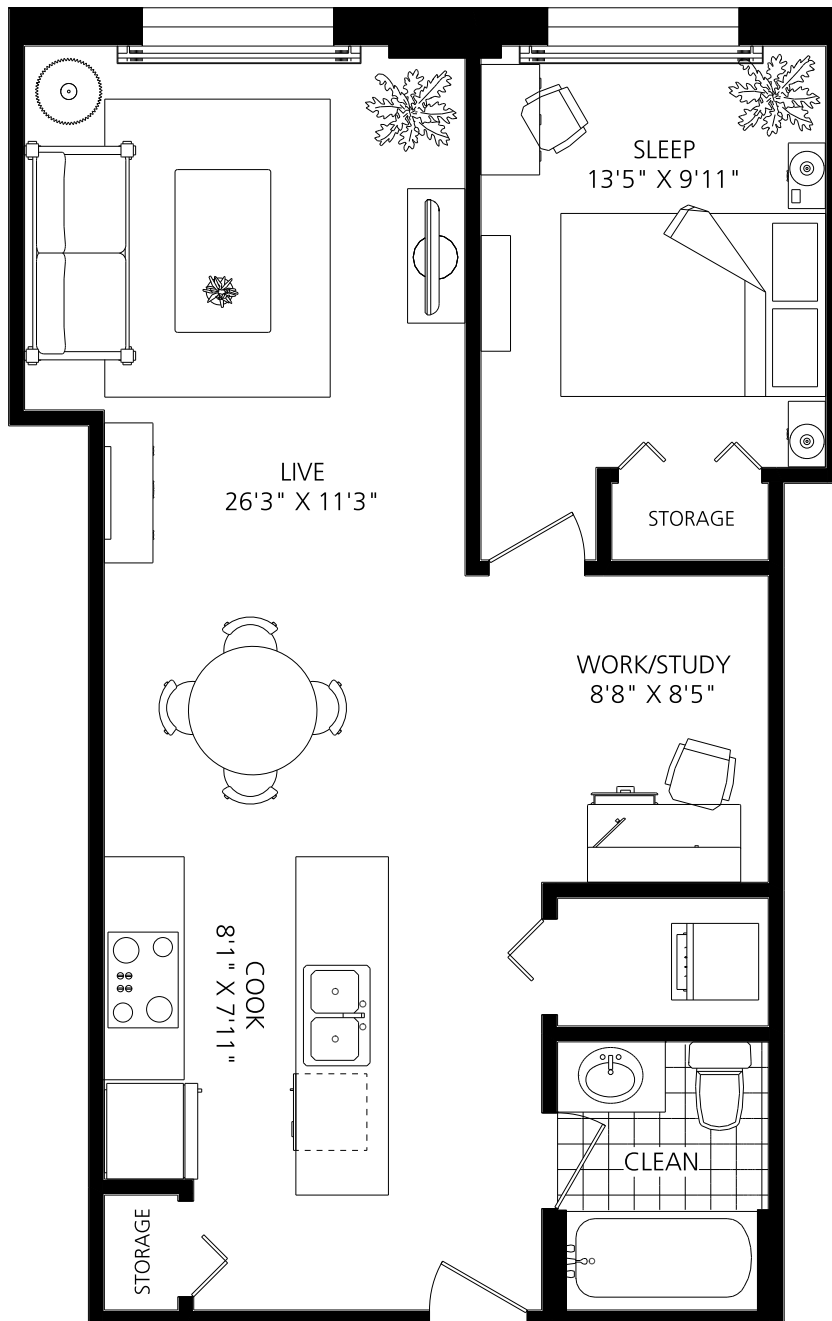

LOFTS ON FIRST

ONE BEDROOM
+ DEN

778 SQUARE FT.

1010 FIRST STREET SW

LOFTS ON FIRST

ONE BEDROOM
+ DEN

778 SQUARE FT.

1010 FIRST STREET SW